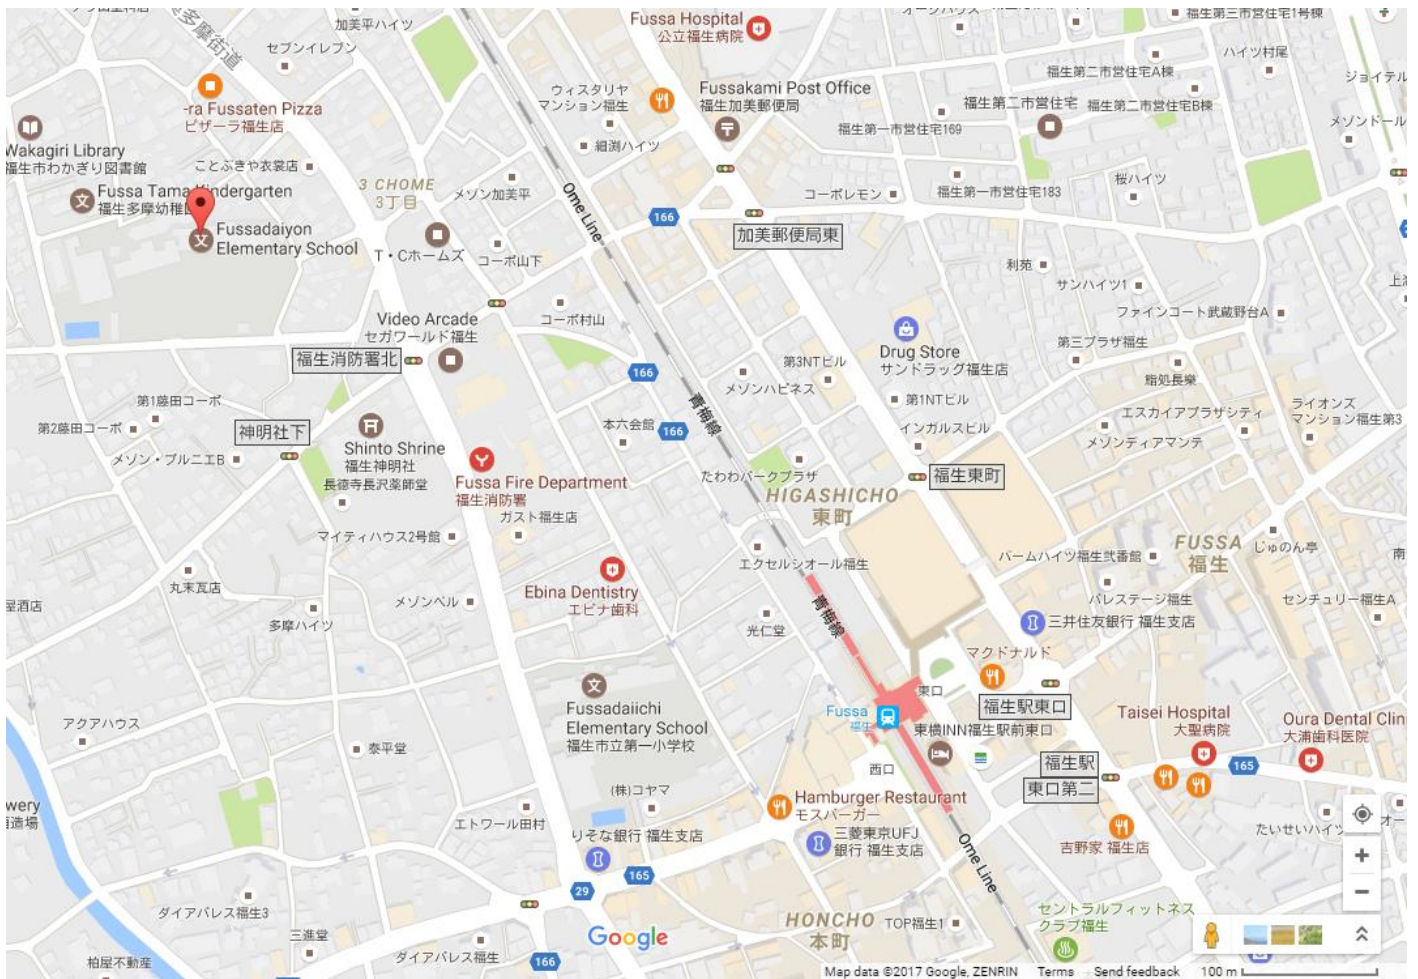

## 4. Address and Contact

〒197-0011

Fussa1290, Fussa-city, Tokyo, Japan

(TEL) 042-551-0840

(FAX) 042-530-7443

## 5. Location

It takes 15 mins on foot from Fussa Station.